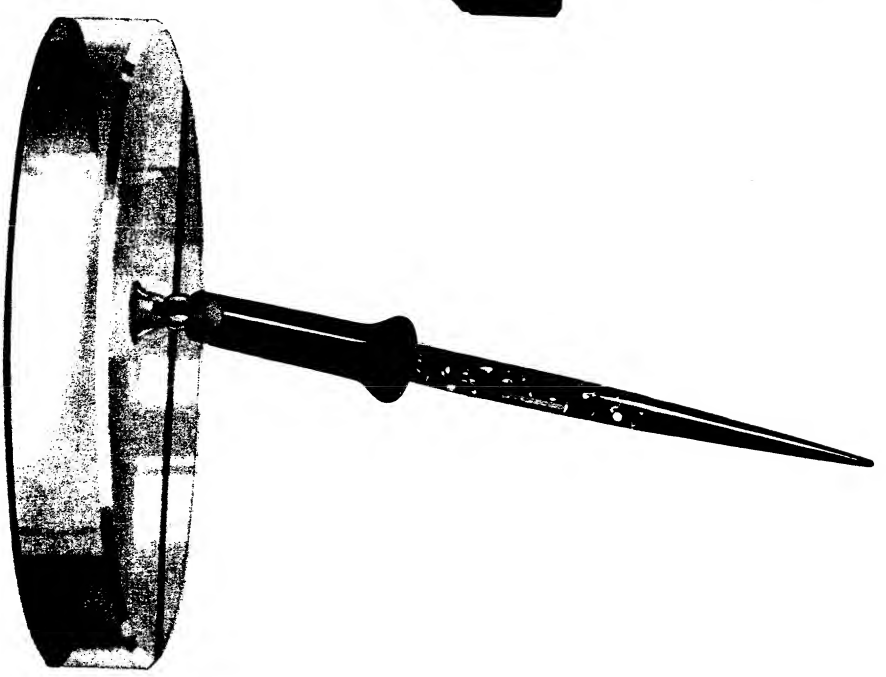

••••• 20 •••••

5